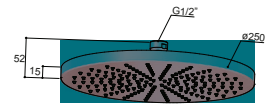

CEILING ARMS

M105

INSTALLATION