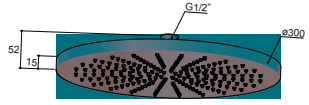

CEILING ARMS

M106

INSTALLATION